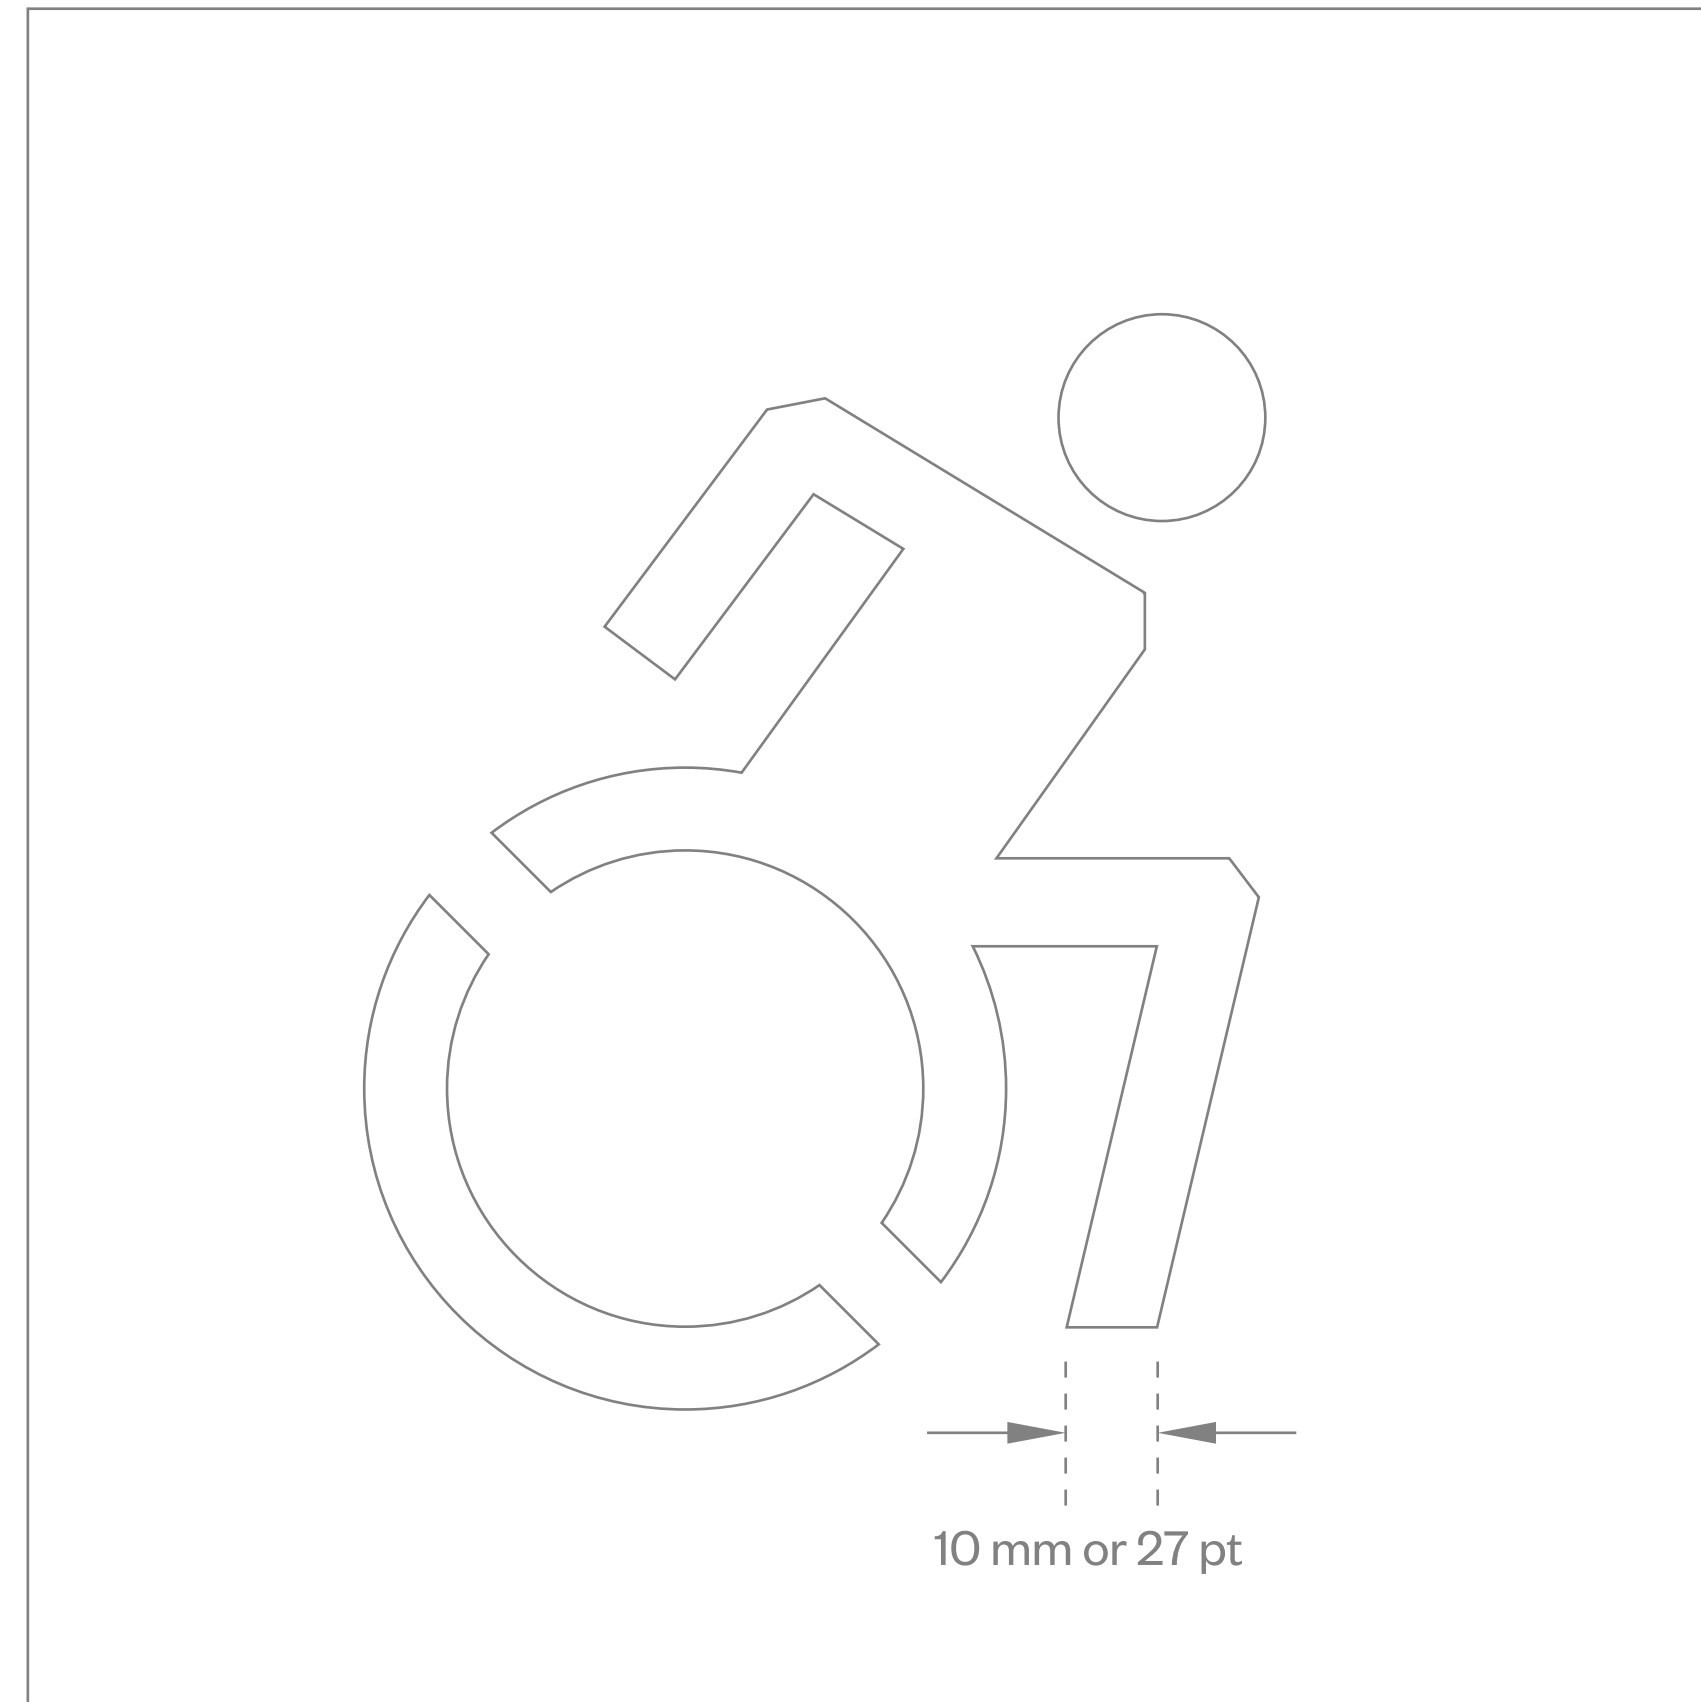

Kaunas 2022
European Capital of Culture

Signage Guidelines

Sign Dimensions/ Protection Zone

Each sign has a designated protection zone in which the use of graphics should be avoided.

Sign plates come in two sizes: 200x200 mm and 85x85 mm.

In print the smallest possible sign size is 10x10 mm.

Sign Colours

R	0	C	0
G	0	M	0
B	0	Y	0
#000000		K	100

R	255	C	0
G	255	M	0
B	255	Y	0
#FFFFFF		K	0

When a white background is selected for signs in print and on the Internet, a slim black border is added to define the area of the sign.

Signs only come in black and white, as this guarantees the biggest contrast and best readability.

Symbol Style

Symbols are a combination of lines and spots. In order to maintain stylistic unity, lines should prevail over spots.

Recommended line size is 10 mm (27 pt.)

On smaller signs the recommended line size is 4 mm (12 pt.)

The corners in the pictograms are cut off.

Sign Font

The font used in signs is
GT America Bold.

On smaller signs the size cannot
be smaller than 5 mm.