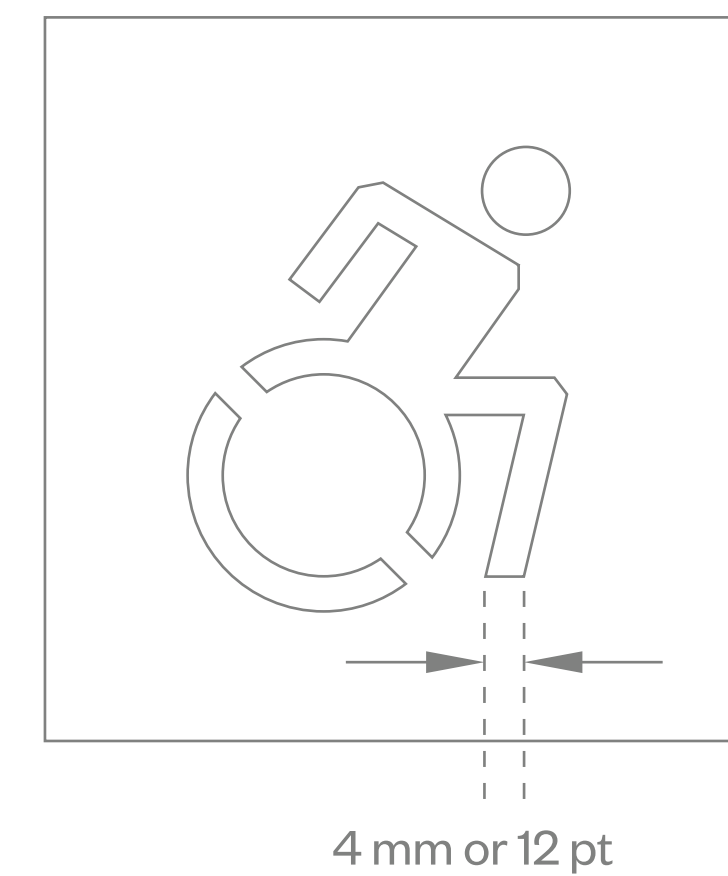

Kaunas 2022
European Capital of Culture

Signage Guidelines

Sign Dimensions/ Protection Zone

Each sign has a designated protection zone in which the use of graphics should be avoided.

Sign plates come in two sizes: 200x200 mm and 85x85 mm.

In print the smallest possible sign size is 10x10 mm.

Sign Colours

R	0	C	0
G	0	M	0
B	0	Y	0
#000000		K	100

R	255	C	0
G	255	M	0
B	255	Y	0
#FFFFFF		K	0

When a white background is selected for signs in print and on the Internet, a slim black border is added to define the area of the sign.

Signs only come in black and white, as this guarantees the biggest contrast and best readability.

Symbol Style

Symbols are a combination of lines and spots. In order to maintain stylistic unity, lines should prevail over spots.

Recommended line size is 10 mm (27 pt.)

On smaller signs the recommended line size is 4 mm (12 pt.)

The corners in the pictograms are cut off.

Sign Font

The font used in signs is
GT America Bold.

On smaller signs the size cannot
be smaller than 5 mm.