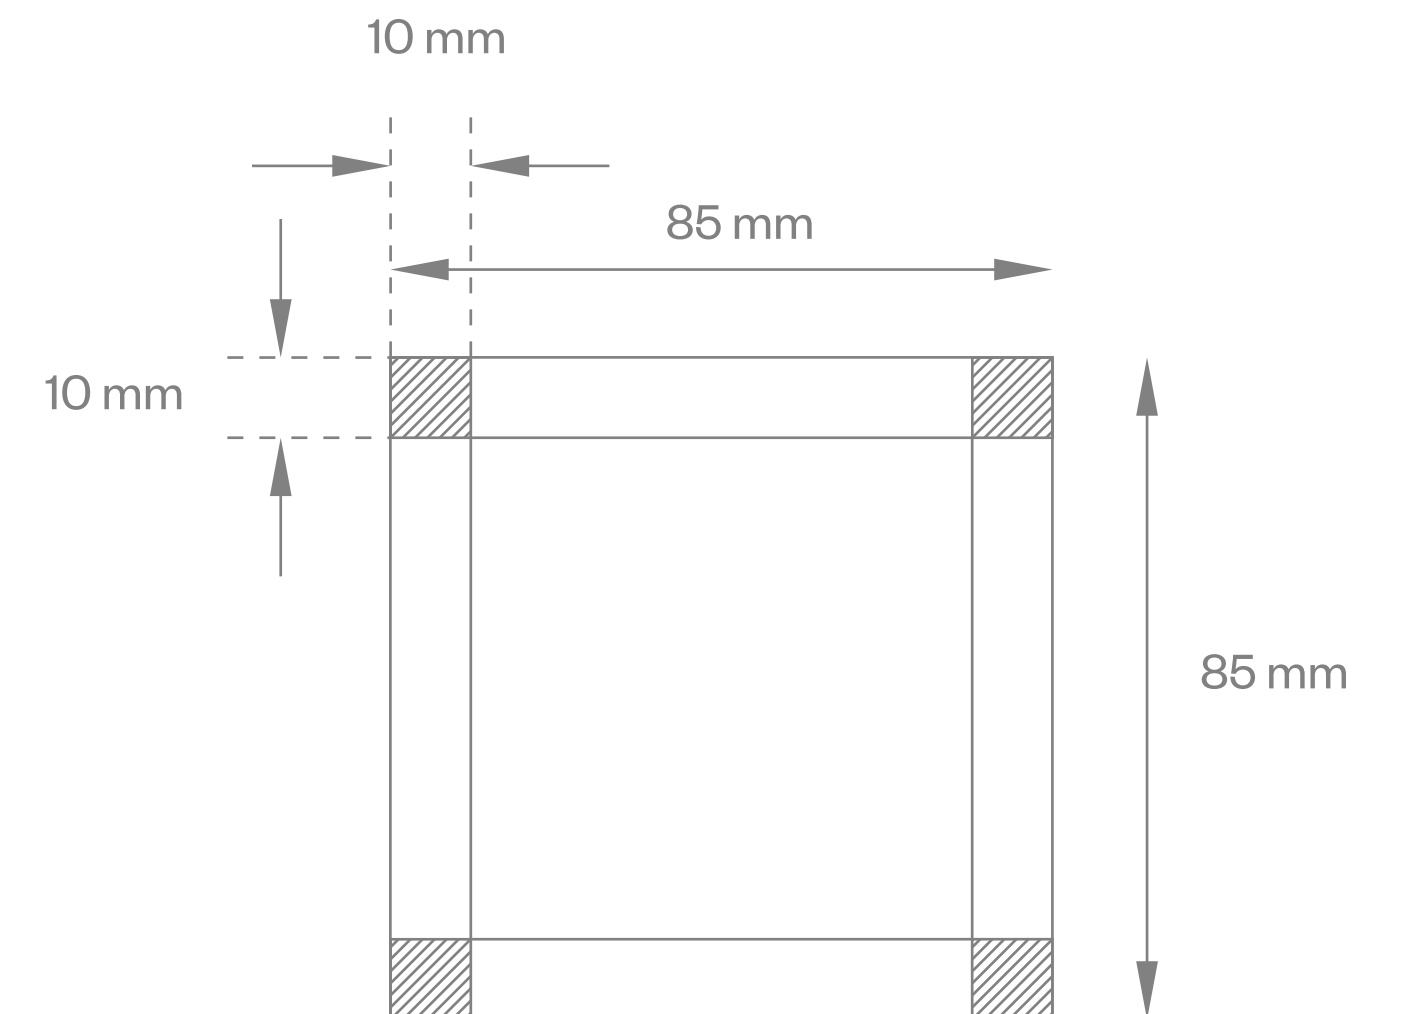

Kaunas 2022
European Capital of Culture

Signage Guidelines

Sign Dimensions/ Protection Zone

Each sign has a designated protection zone in which the use of graphics should be avoided.

Sign plates come in two sizes: 200x200 mm and 85x85 mm.

In print the smallest possible sign size is 10x10 mm.

Sign Colours

R	0	C	0
G	0	M	0
B	0	Y	0
#000000		K	100

R	255	C	0
G	255	M	0
B	255	Y	0
#FFFFFF		K	0

When a white background is selected for signs in print and on the Internet, a slim black border is added to define the area of the sign.

Signs only come in black and white, as this guarantees the biggest contrast and best readability.

Symbol Style

Symbols are a combination of lines and spots. In order to maintain stylistic unity, lines should prevail over spots.

Recommended line size is 10 mm (27 pt.)

On smaller signs the recommended line size is 4 mm (12 pt.)

The corners in the pictograms are cut off.

Sign Font

The font used in signs is
GT America Bold.

On smaller signs the size cannot
be smaller than 5 mm.