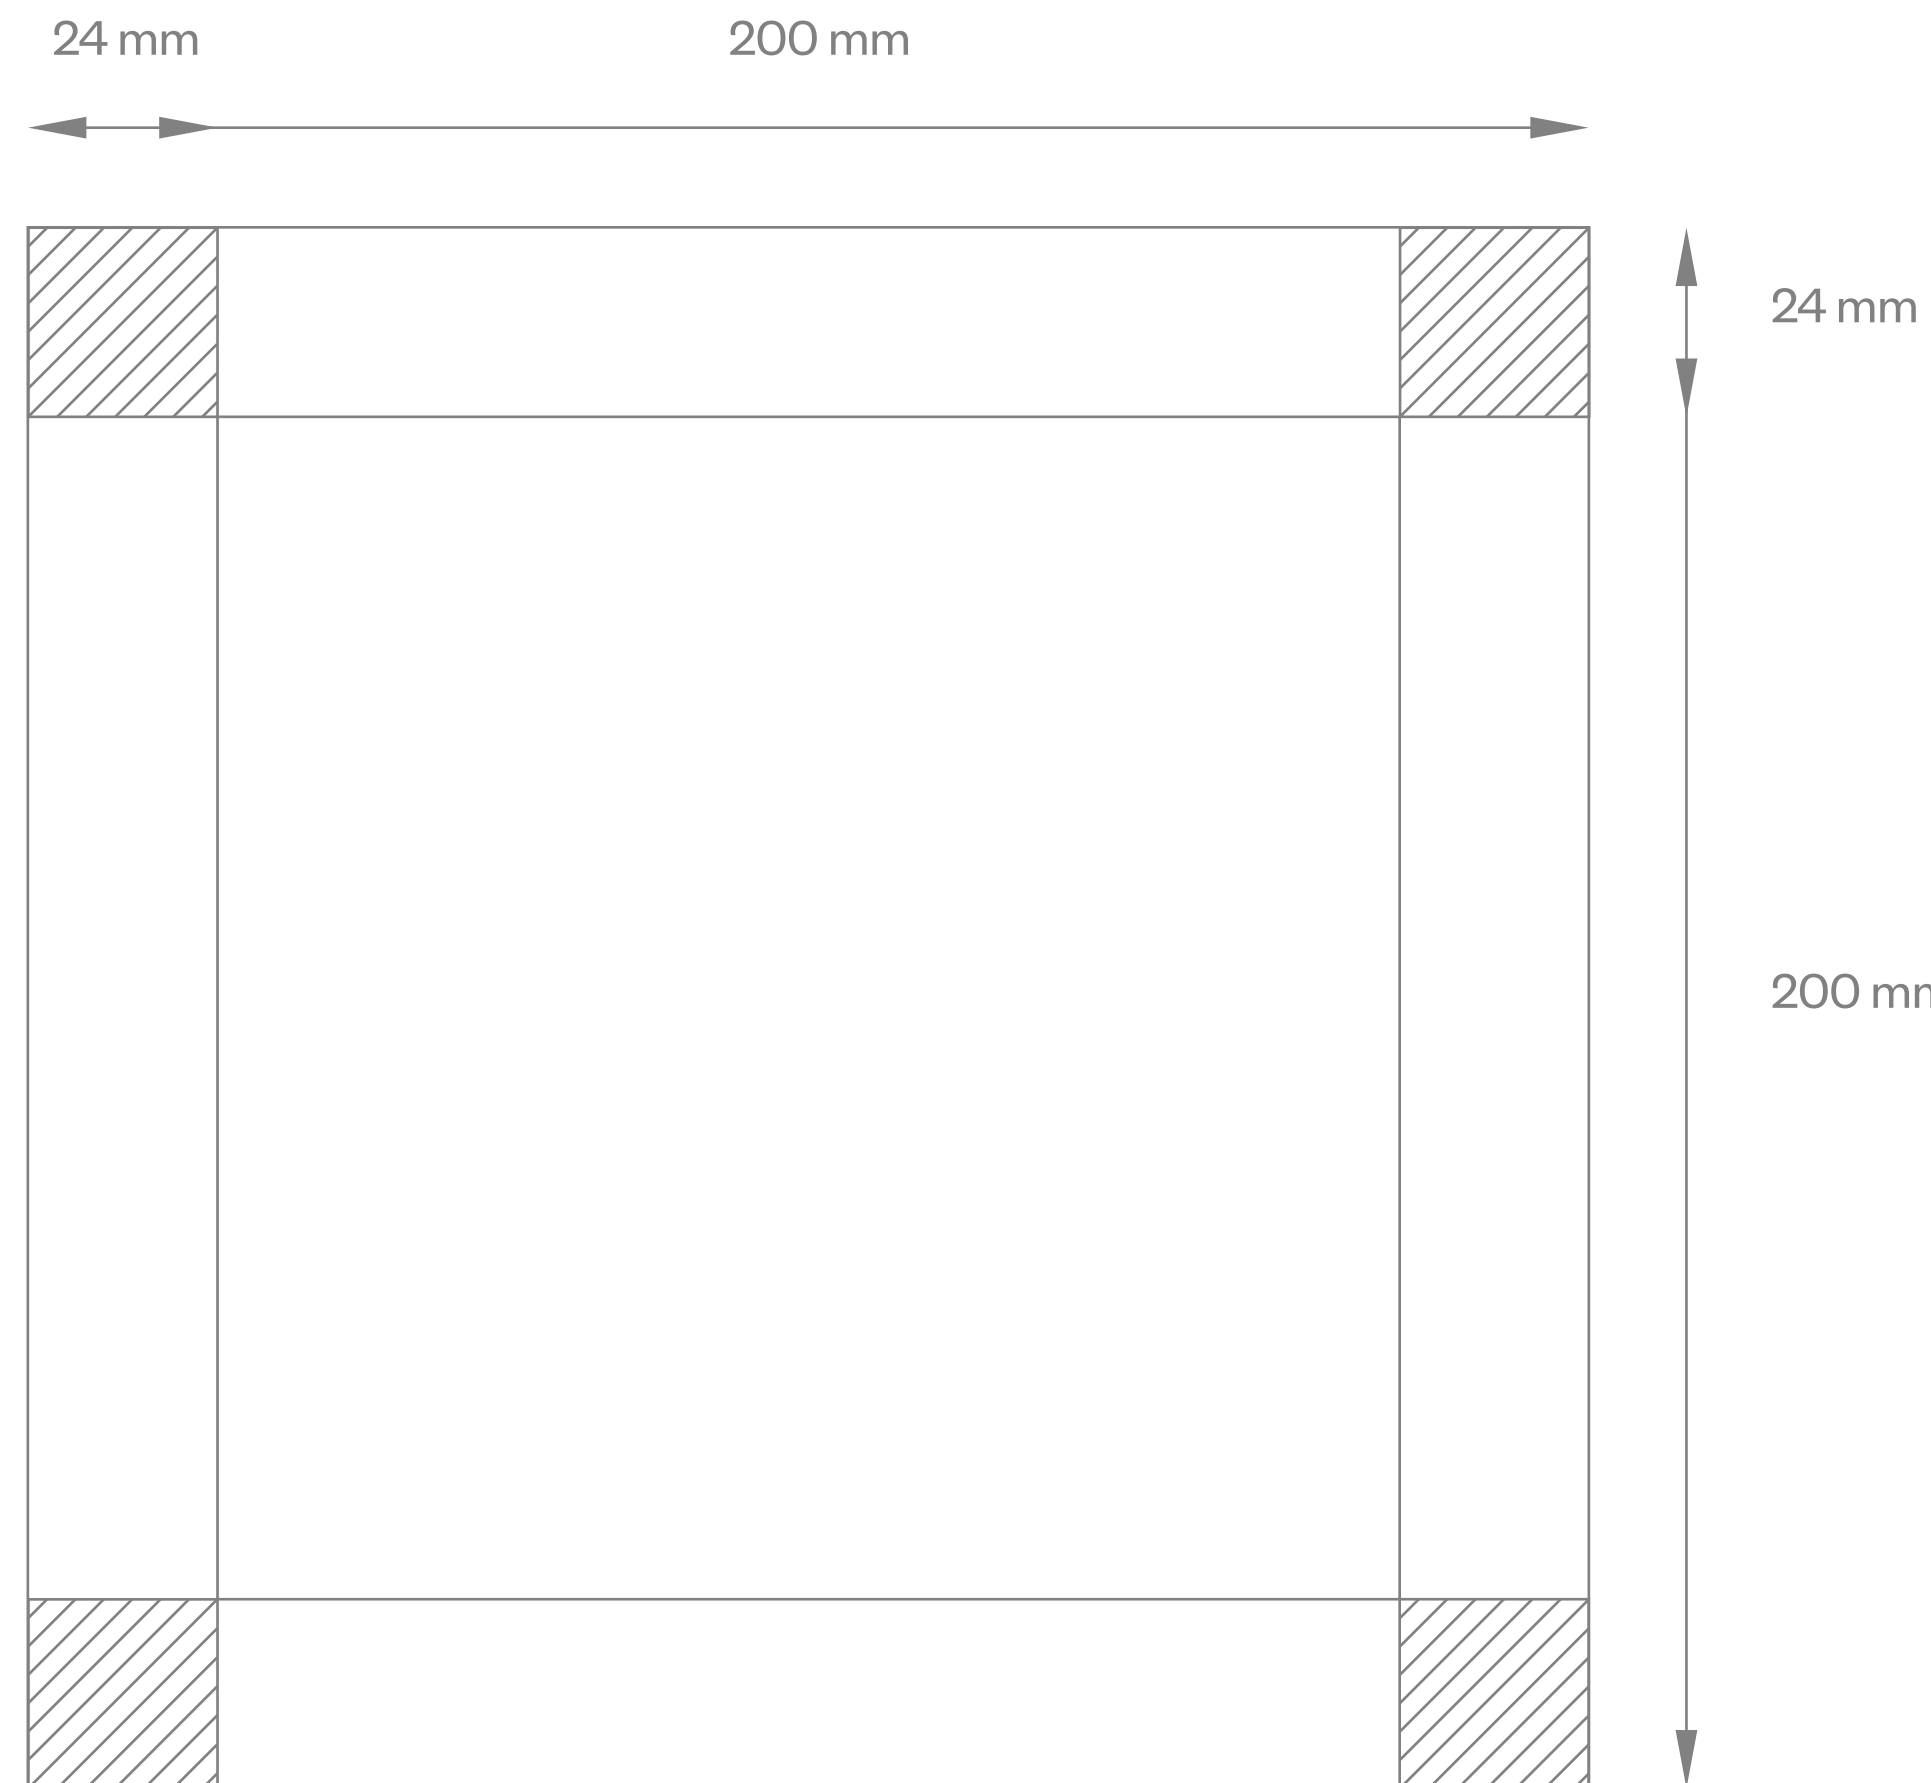

Kaunas 2022
European Capital of Culture

Signage Guidelines

Sign Dimensions/ Protection Zone

Each sign has a designated protection zone in which the use of graphics should be avoided.

Sign plates come in two sizes: 200x200 mm and 85x85 mm.

In print the smallest possible sign size is 10x10 mm.

Sign Colours

R	0	C	0
G	0	M	0
B	0	Y	0
#000000		K	100

R	255	C	0
G	255	M	0
B	255	Y	0
#FFFFFF		K	0

When a white background is selected for signs in print and on the Internet, a slim black border is added to define the area of the sign.

Signs only come in black and white, as this guarantees the biggest contrast and best readability.

Symbol Style

Symbols are a combination of lines and spots. In order to maintain stylistic unity, lines should prevail over spots.

Recommended line size is 10 mm (27 pt.)

On smaller signs the recommended line size is 4 mm (12 pt.)

The corners in the pictograms are cut off.

Sign Font

The font used in signs is
GT America Bold.

On smaller signs the size cannot
be smaller than 5 mm.